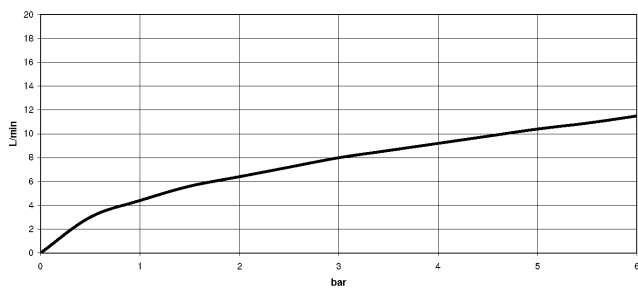

33 865 895

- 200mm projection
- Flexible silicone hose with large operating range of up to 350 mm
- pivotable spout 360°
- Optional swivel limiter available with swivel limiter set 12 821 970 90
- This product can help a building meet the requirements of Green Building Rating Systems, e.g. LEED®, BREEAM®, DGNB
- air-enriched flow and spray flow
- height of mixer 451 mm
- height up to aerator 119 mm
- hole diameter 35 mm
- sprayface with anti-scaling system
- max. flow 9.5 l/min at 3 bar flow pressure
- lead-free

33 865 895

**Flow rate chart**

33 865 895